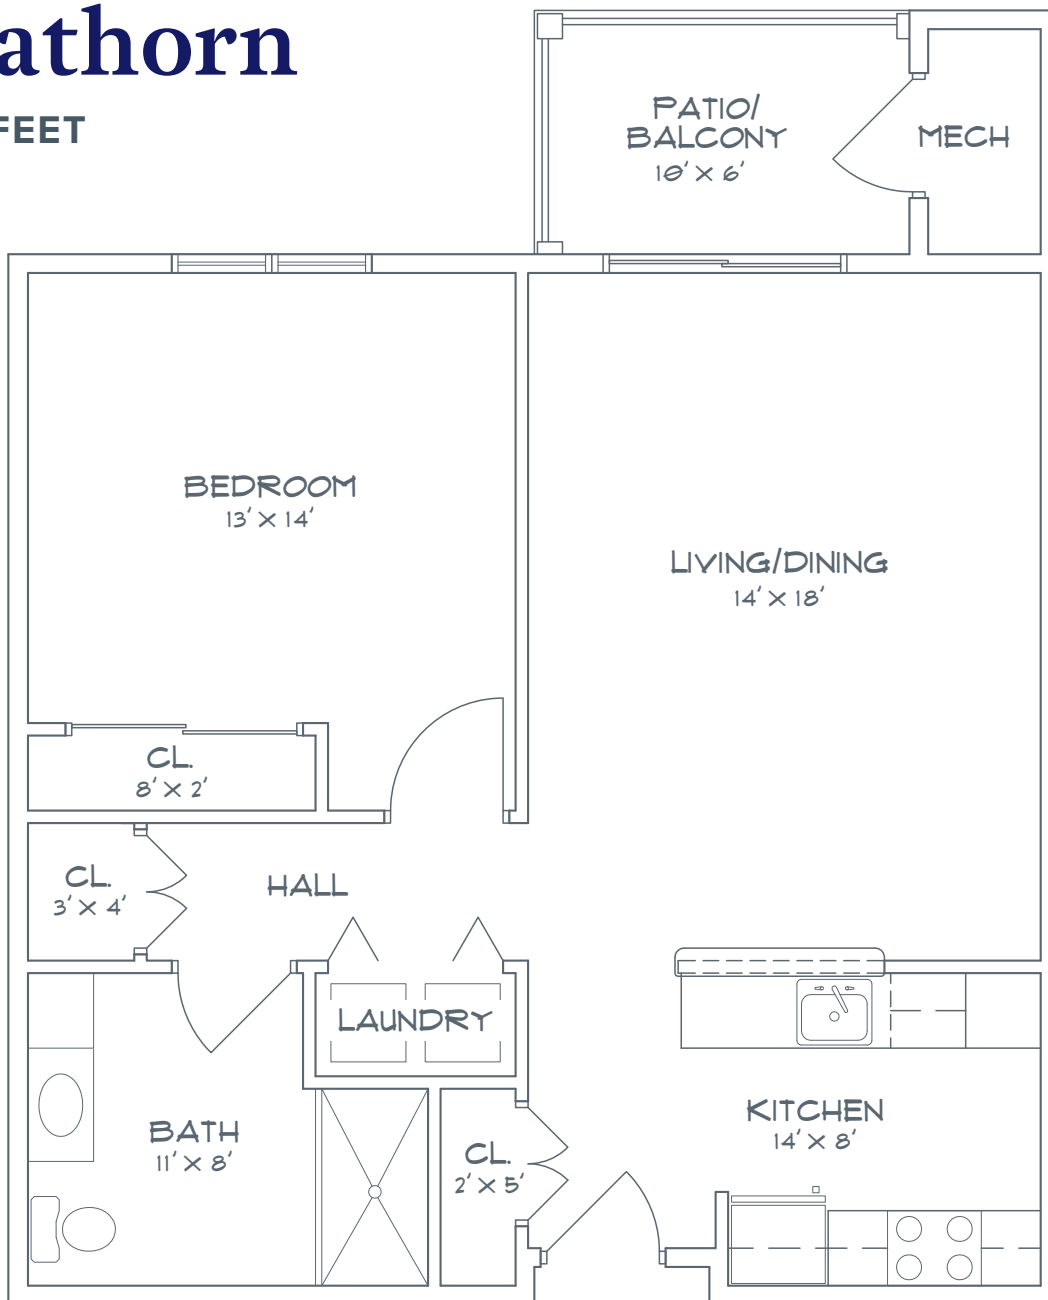

The Hathorn

780 SQUARE FEET

- 1 Bedroom
- 1 Full Bathroom
- Kitchen
- Living/
Dining Room
- Patio
or Balcony

Measurements are approximate.

Summit At Saratoga | 1 Perry Road | Saratoga Springs, NY 12866

518.430.2136 | SummitAtSaratoga.com