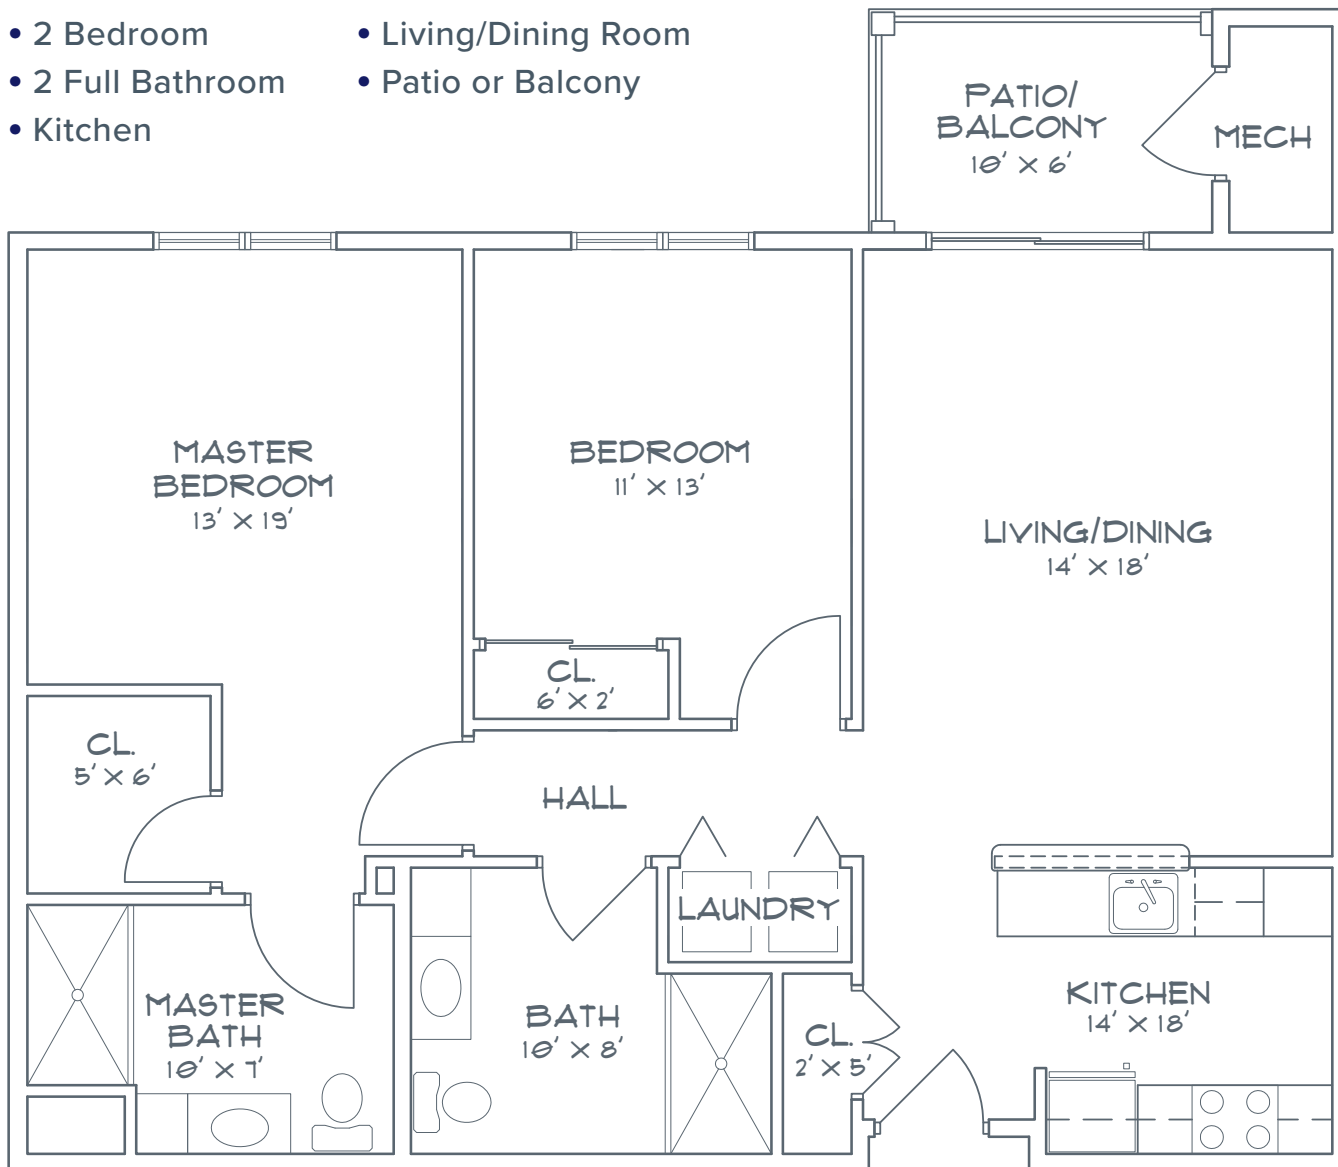

The VanPatten 1150 SQUARE FEET

- 2 Bedroom
- 2 Full Bathroom
- Kitchen
- Living/Dining Room
- Patio or Balcony

Measurements are approximate.

Summit At Mill Hill | 2 Mill Hill Court | Guilderland, NY 12159