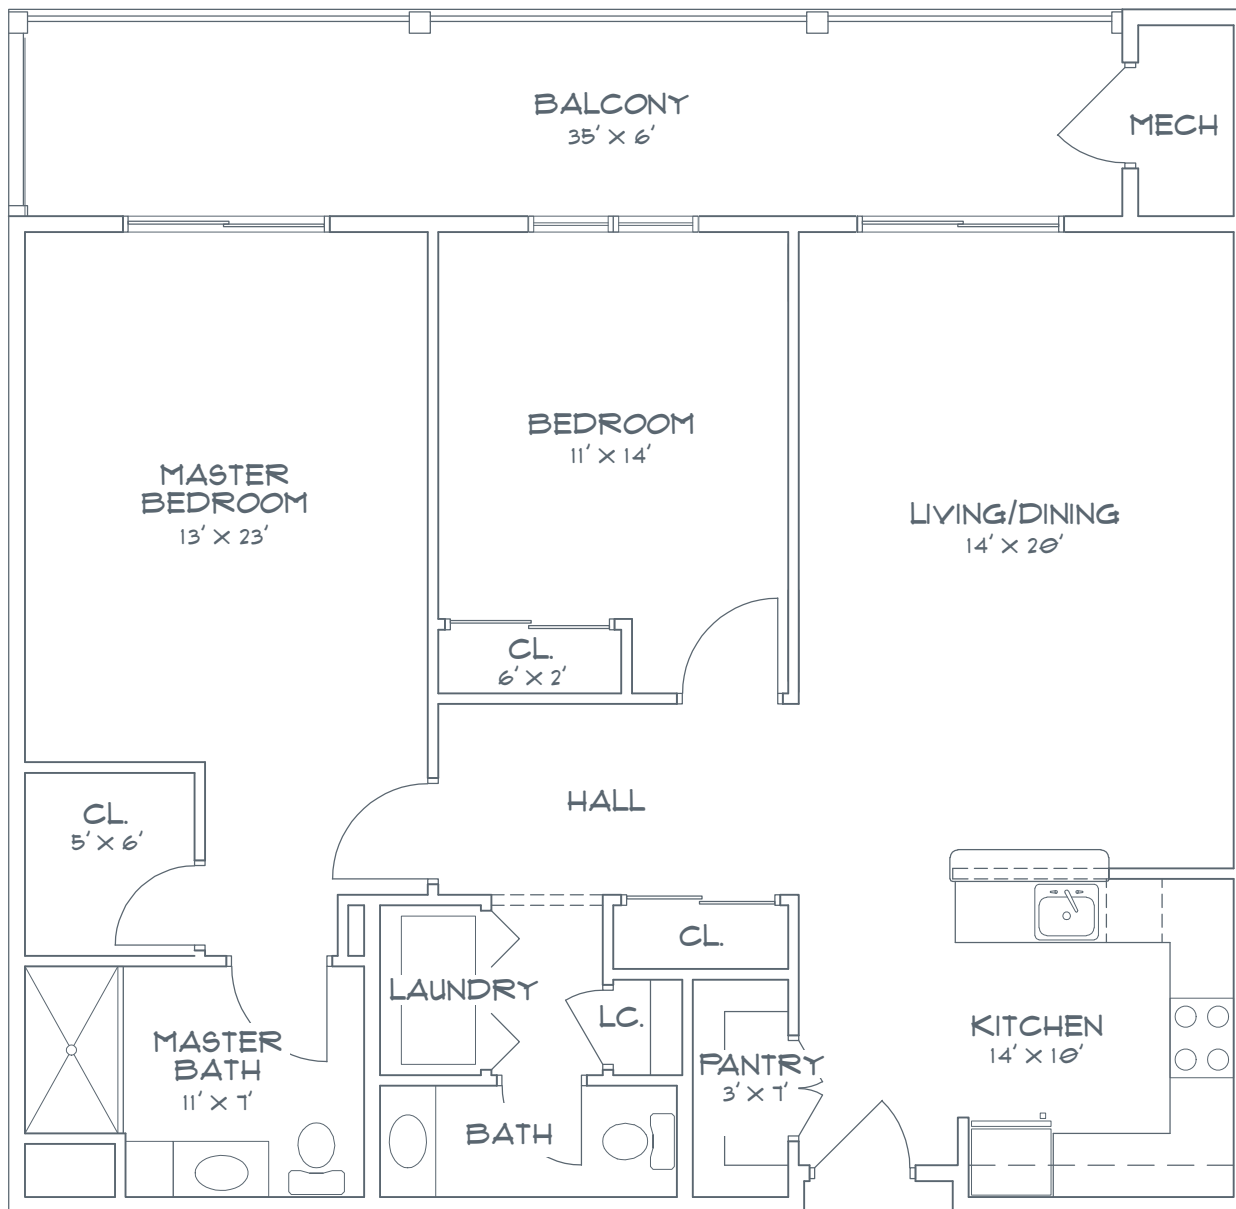

The Pangburn

1475 SQUARE FEET

- 2 Bedroom
- 1.5 Bathroom
- Living/Dining Room
- Kitchen
- Balcony

Measurements are approximate.

Summit At Mill Hill | 2 Mill Hill Court | Guilderland, NY 12159

518.941.8871 | SummitAtMillHill.com