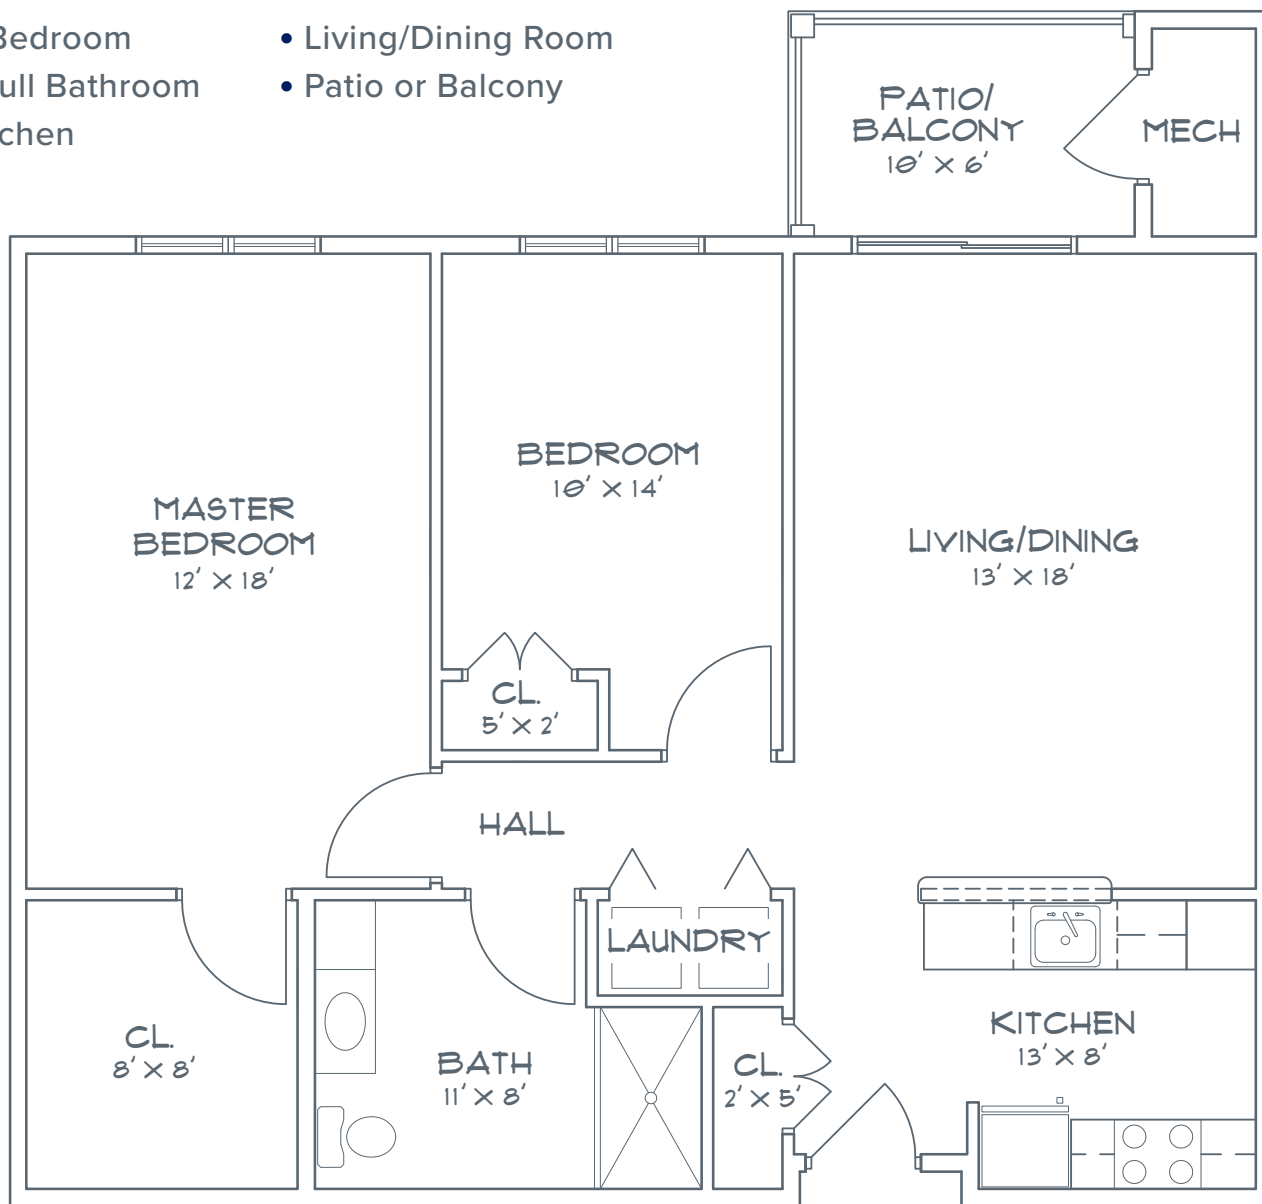

The Coppola

1080 SQUARE FEET

- 2 Bedroom
- Living/Dining Room
- 1 Full Bathroom
- Patio or Balcony
- Kitchen

Measurements are approximate.