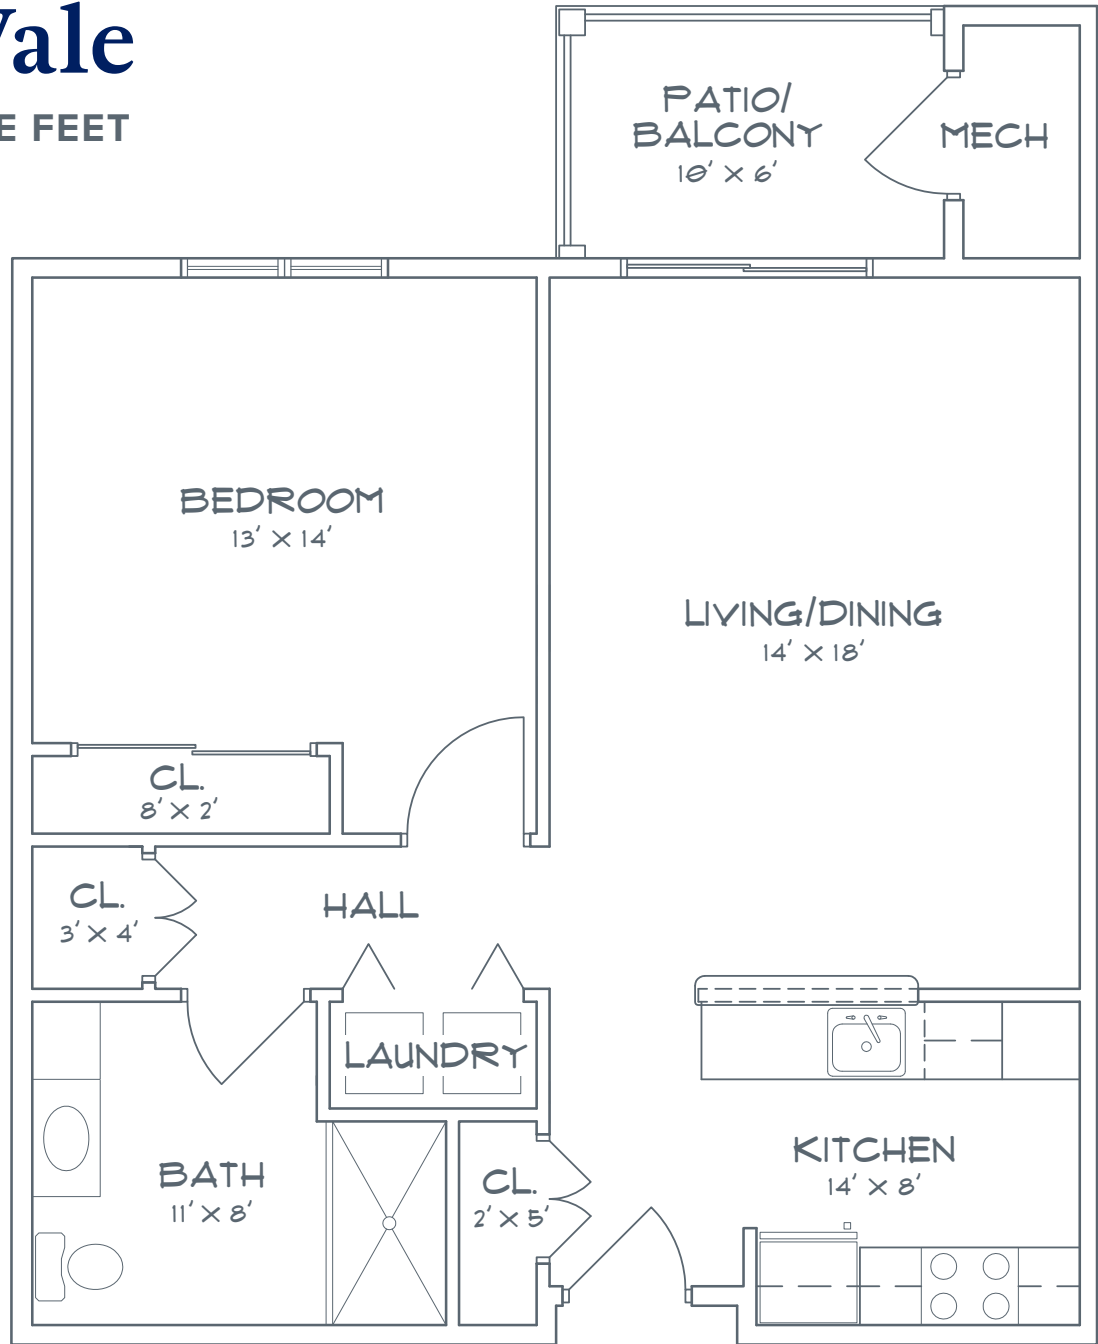

# The Vale

840 SQUARE FEET

- 1 Bedroom
- 1 Full Bathroom
- Kitchen
- Living/ Dining Room
- Patio or Balcony

Measurements are approximate.

Summit At Mill Hill | 2 Mill Hill Court | Guilderland, NY 12159

518.941.8871 | [SummitAtMillHill.com](http://SummitAtMillHill.com)