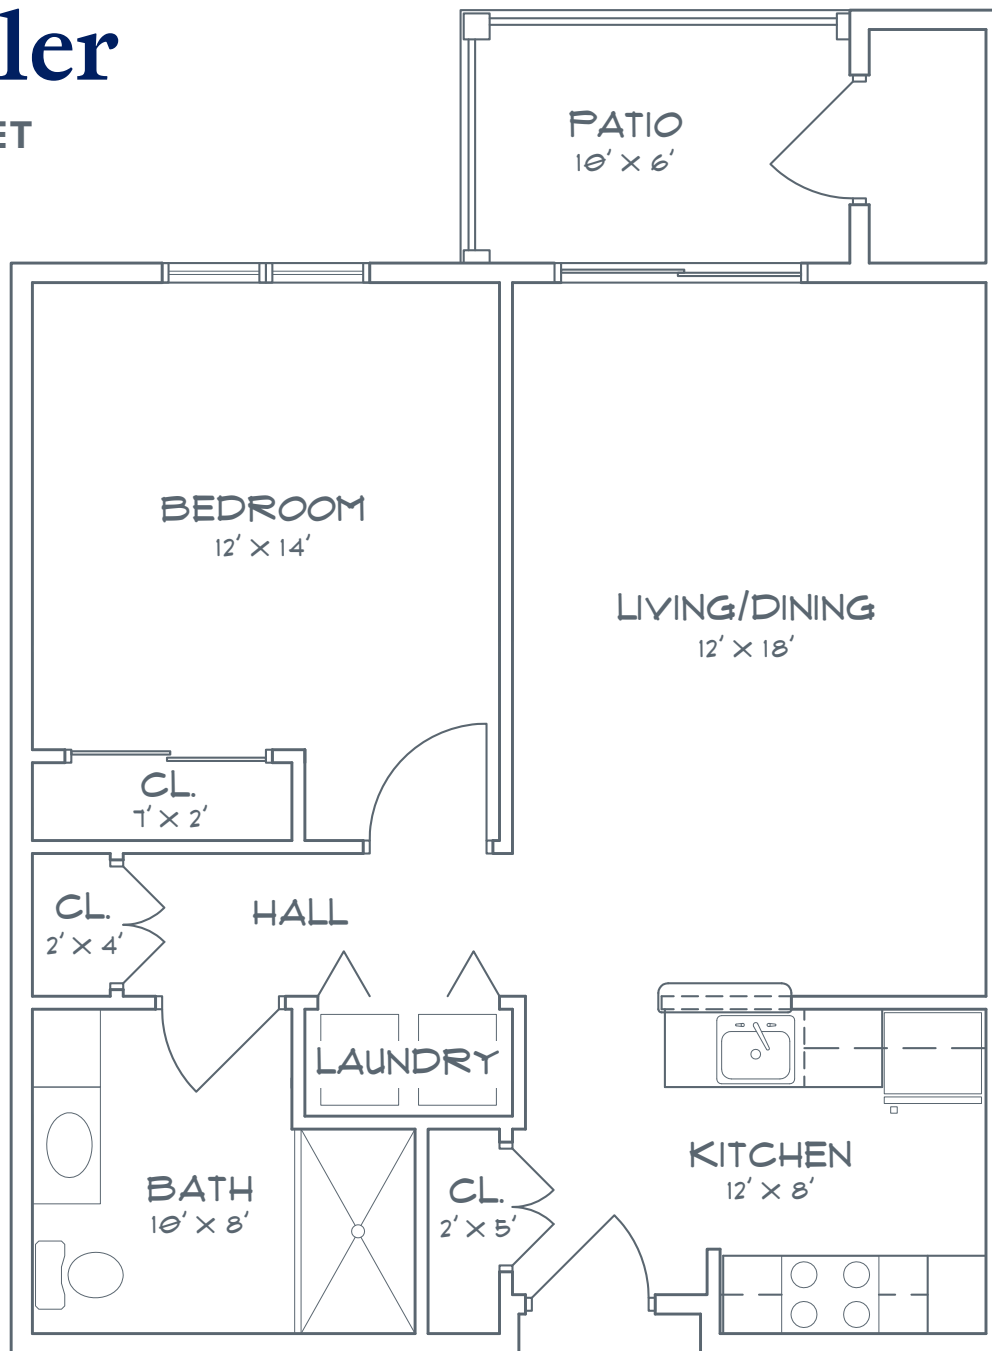

# The Fuller

765 SQUARE FEET

- 1 Bedroom
- 1 Full Bathroom
- Kitchen
- Living/Dining Room
- Patio or Balcony

Measurements are approximate.

Summit At Mill Hill | 2 Mill Hill Court | Guilderland, NY 12159

518.941.8871 | [SummitAtMillHill.com](http://SummitAtMillHill.com)