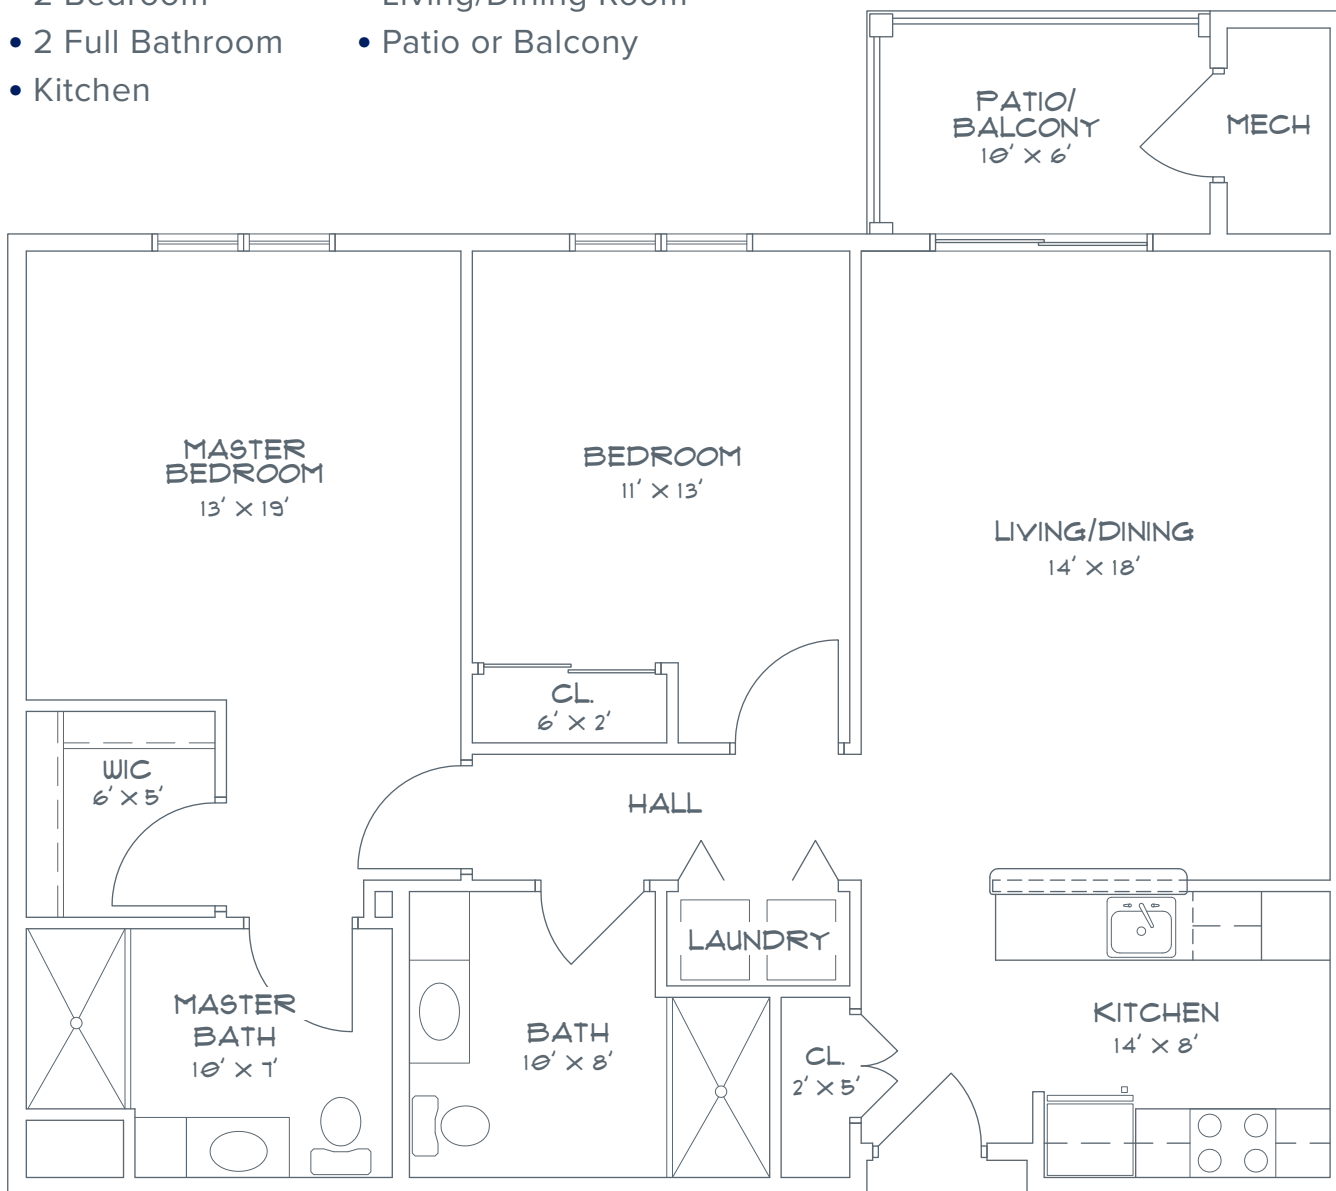

# The Peebles 1150 SQUARE FEET

- 2 Bedroom
- Living/Dining Room
- 2 Full Bathroom
- Patio or Balcony
- Kitchen

Measurements are approximate.