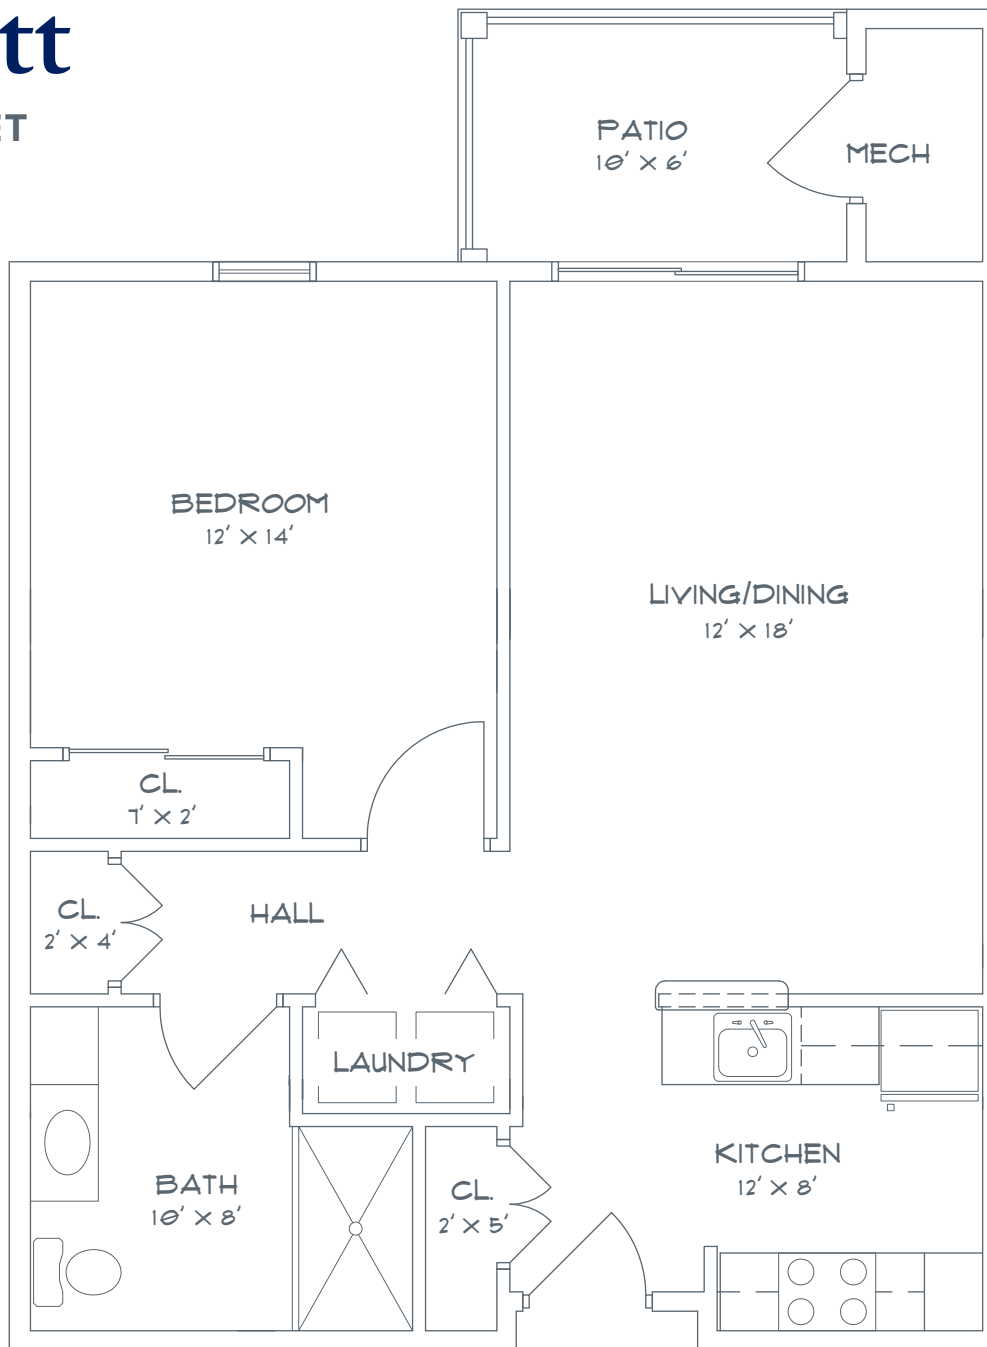

The Mott

765 SQUARE FEET

- 1 Bedroom
- 1 Full Bathroom
- Kitchen
- Living/Dining Room
- Patio

Measurements are approximate.