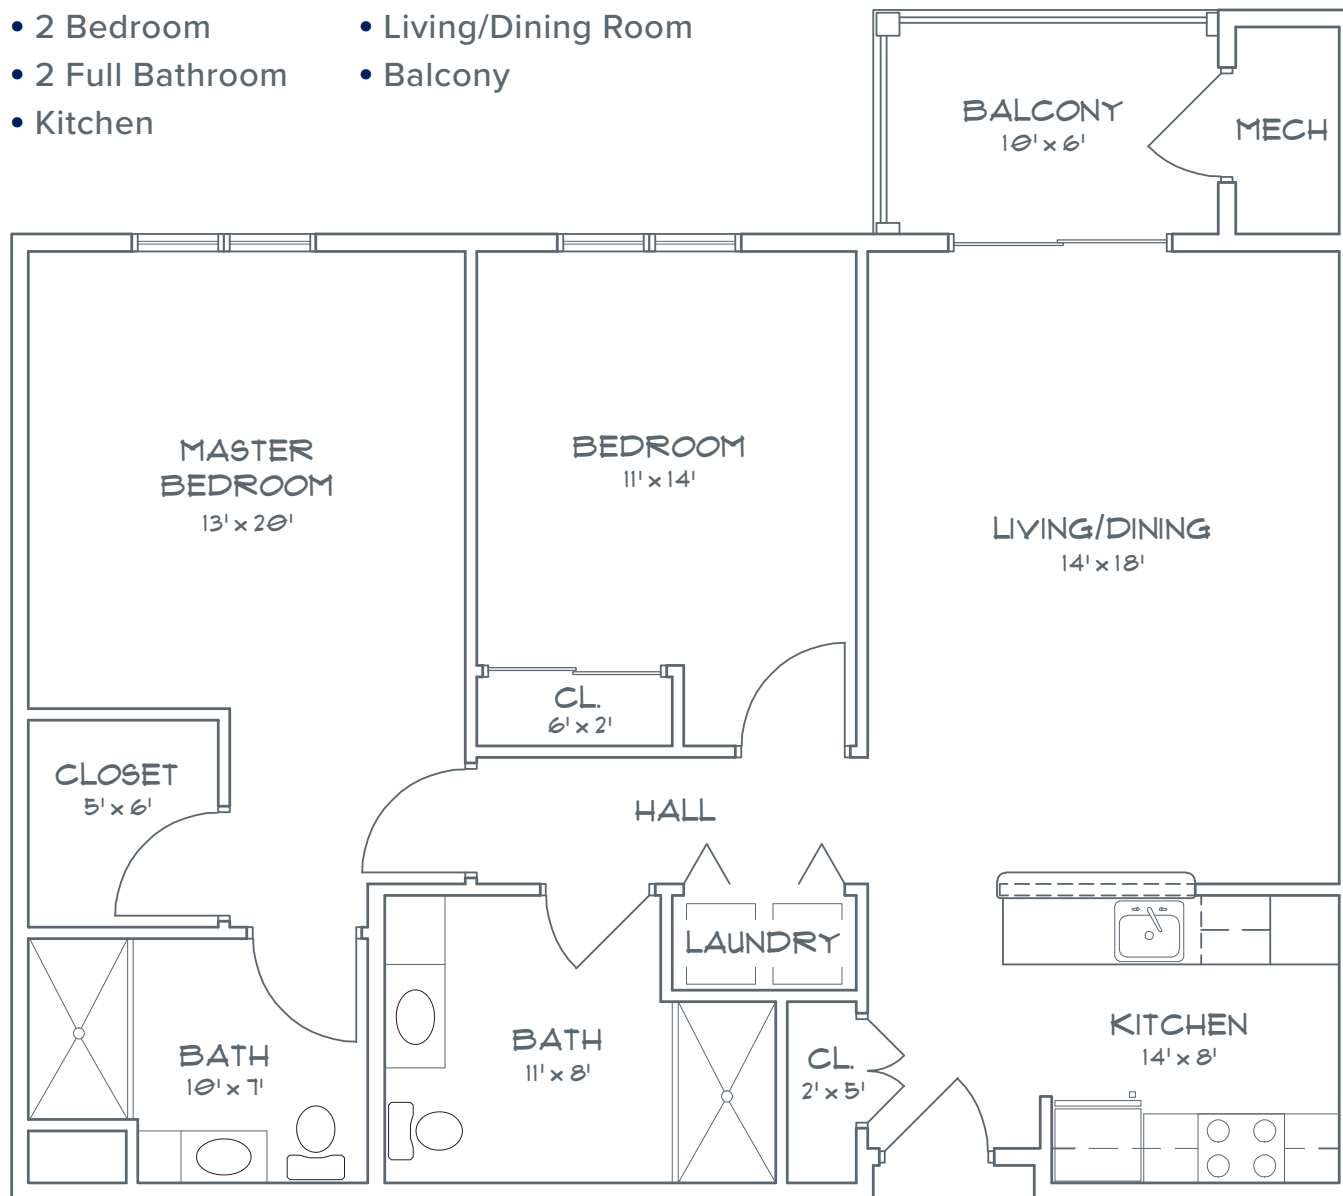

# The Mohawk 1100 SQUARE FEET

- 2 Bedroom
- 2 Full Bathroom
- Kitchen
- Living/Dining Room
- Balcony

Measurements are approximate.

Summit At Glenwyck | 150 Dutch Meadows Lane | Glenville, NY 12302

518.280.7340 | [SummitAtGlenwyck.com](http://SummitAtGlenwyck.com)