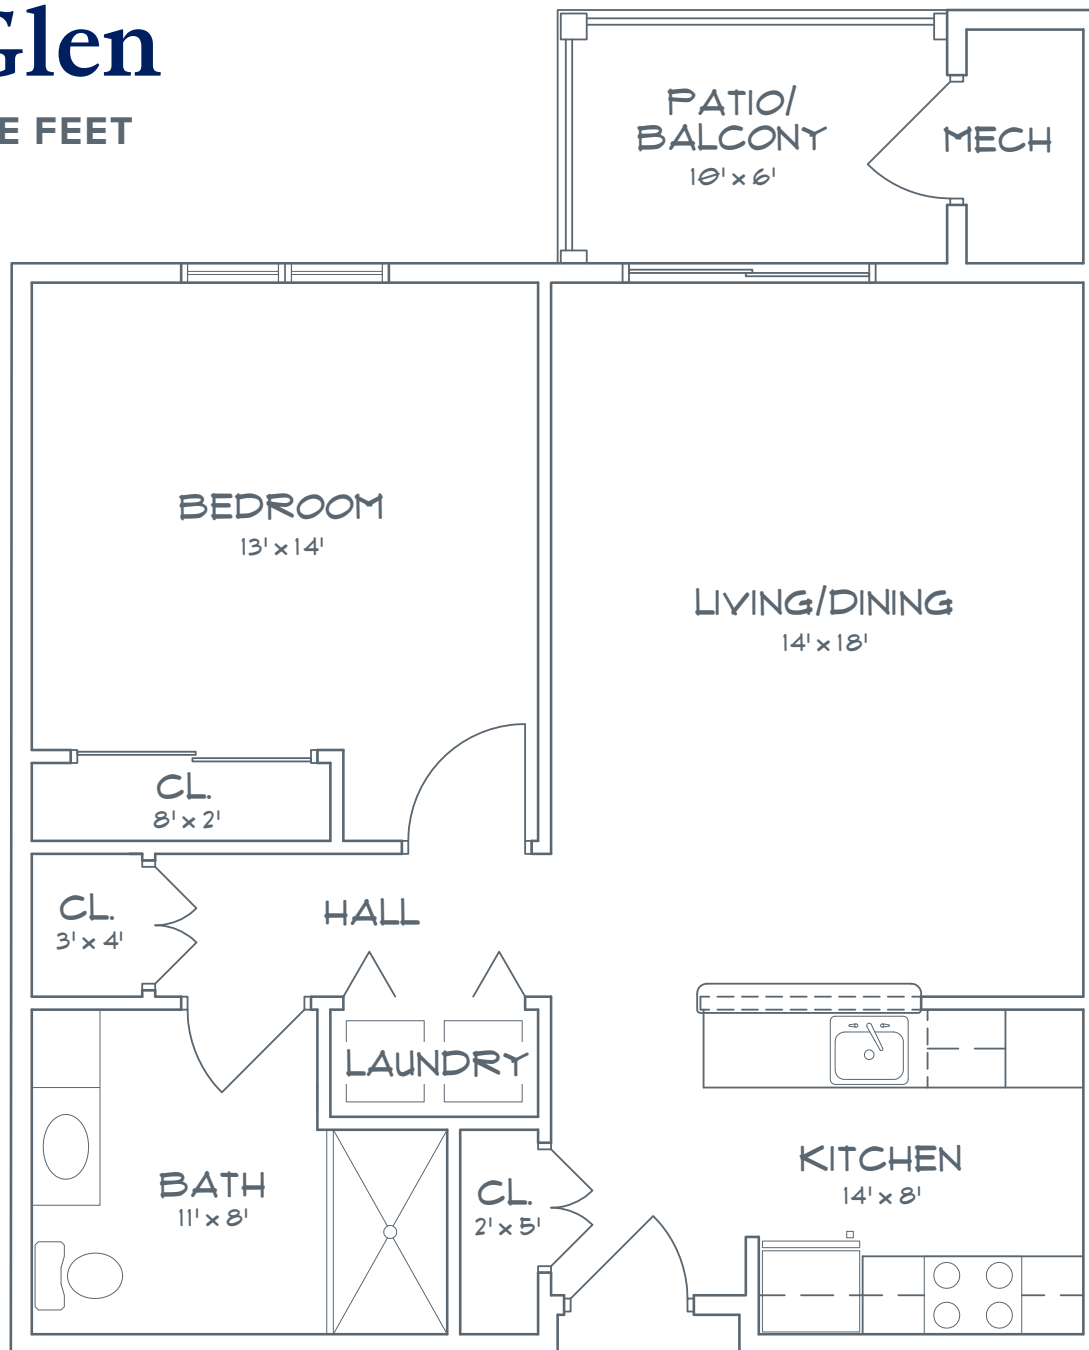

The Glen

780 SQUARE FEET

- 1 Bedroom
- 1 Full Bathroom
- Kitchen
- Living/ Dining Room
- Patio or Balcony

Measurements are approximate.