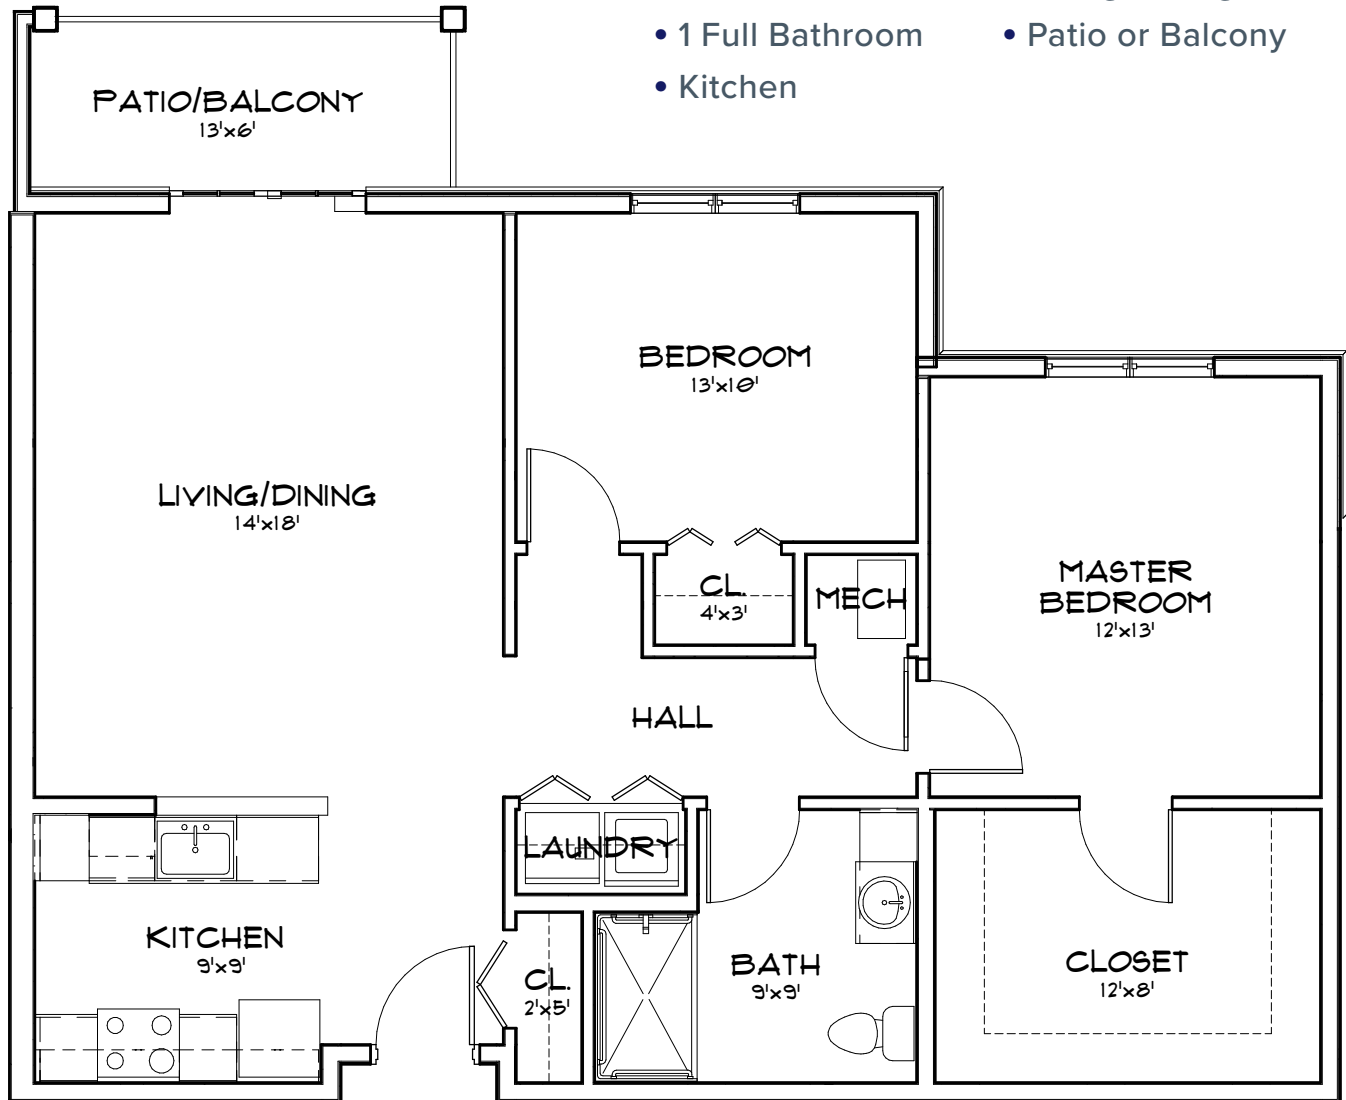

The Van Wyck 975 SQUARE FEET

- 2 Bedroom
- 1 Full Bathroom
- Kitchen
- Living/Dining Room
- Patio or Balcony

Measurements are approximate.