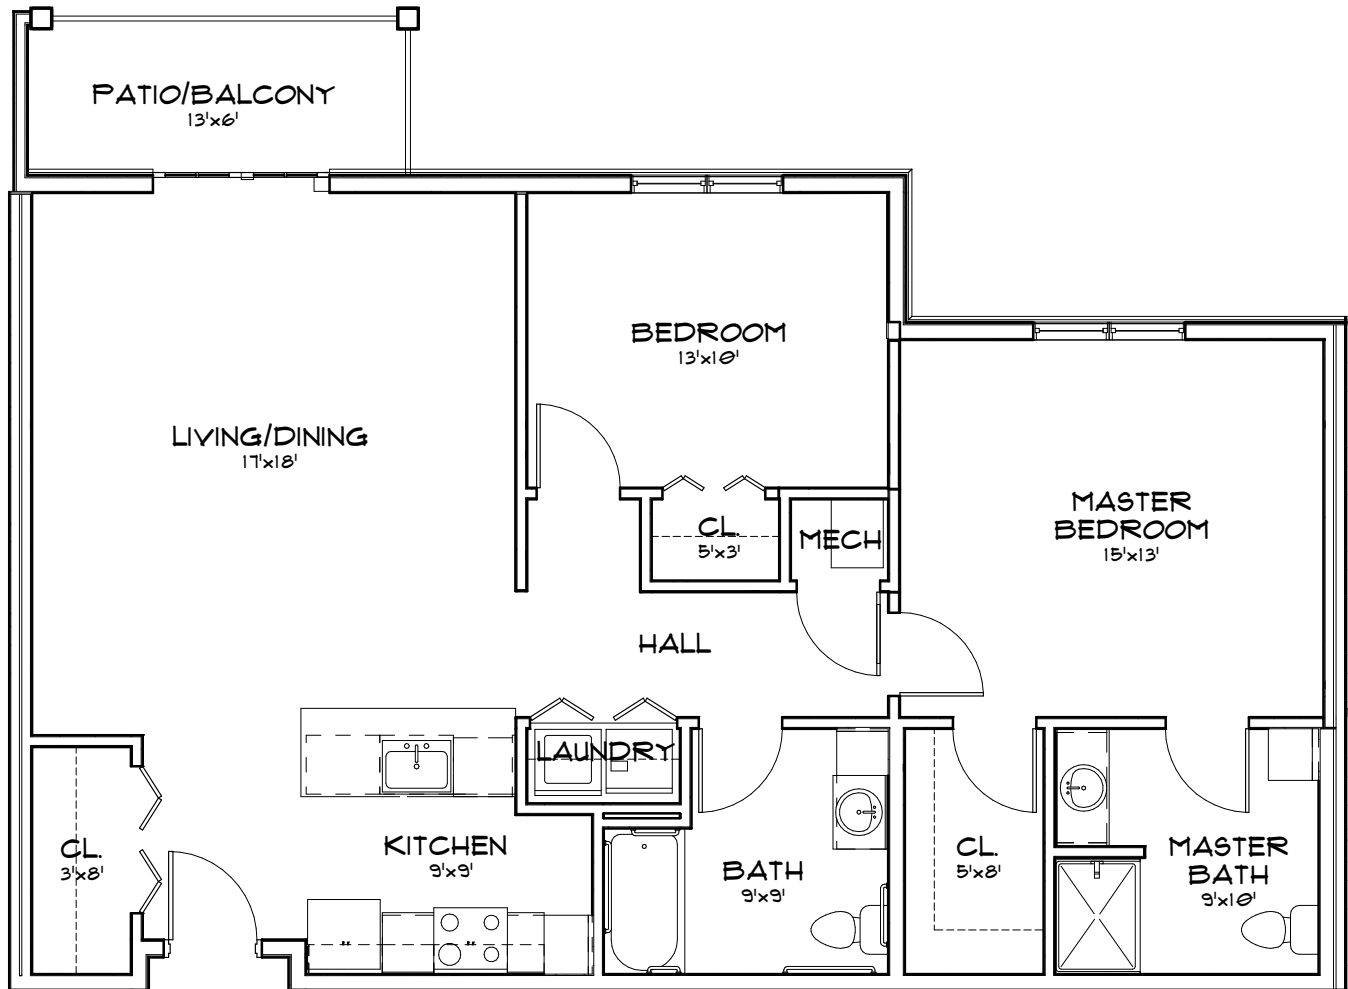

The Stuyvesant 1085 SQUARE FEET

- 2 Bedroom
- 2 Full Bathroom
- Kitchen
- Living/Dining Room
- Patio or Balcony

Measurements are approximate.

Summit At Eastwyck | 1 Eastwyck Circle | North Greenbush, NY 12144