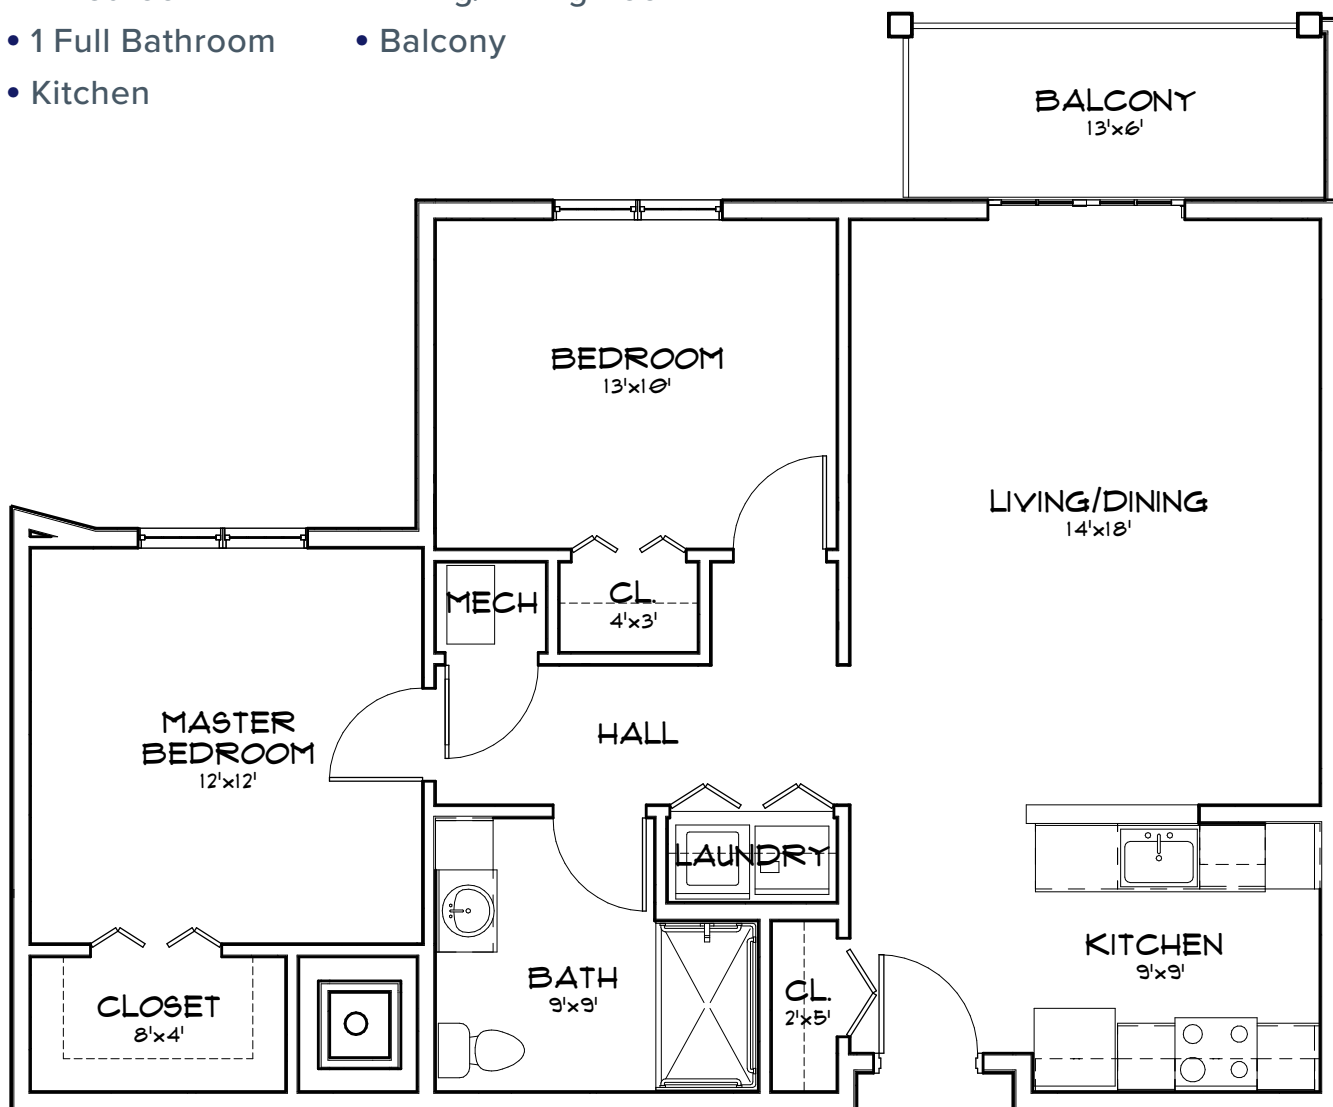

# The Stanhope 910 SQUARE FEET

- 2 Bedroom
- 1 Full Bathroom
- Kitchen
- Living/Dining Room
- Balcony

Measurements are approximate.

Summit At Eastwyck | 1 Eastwyck Circle | North Greenbush, NY 12144

518.874.1638 | [SummitAtEastwyck.com](http://SummitAtEastwyck.com)