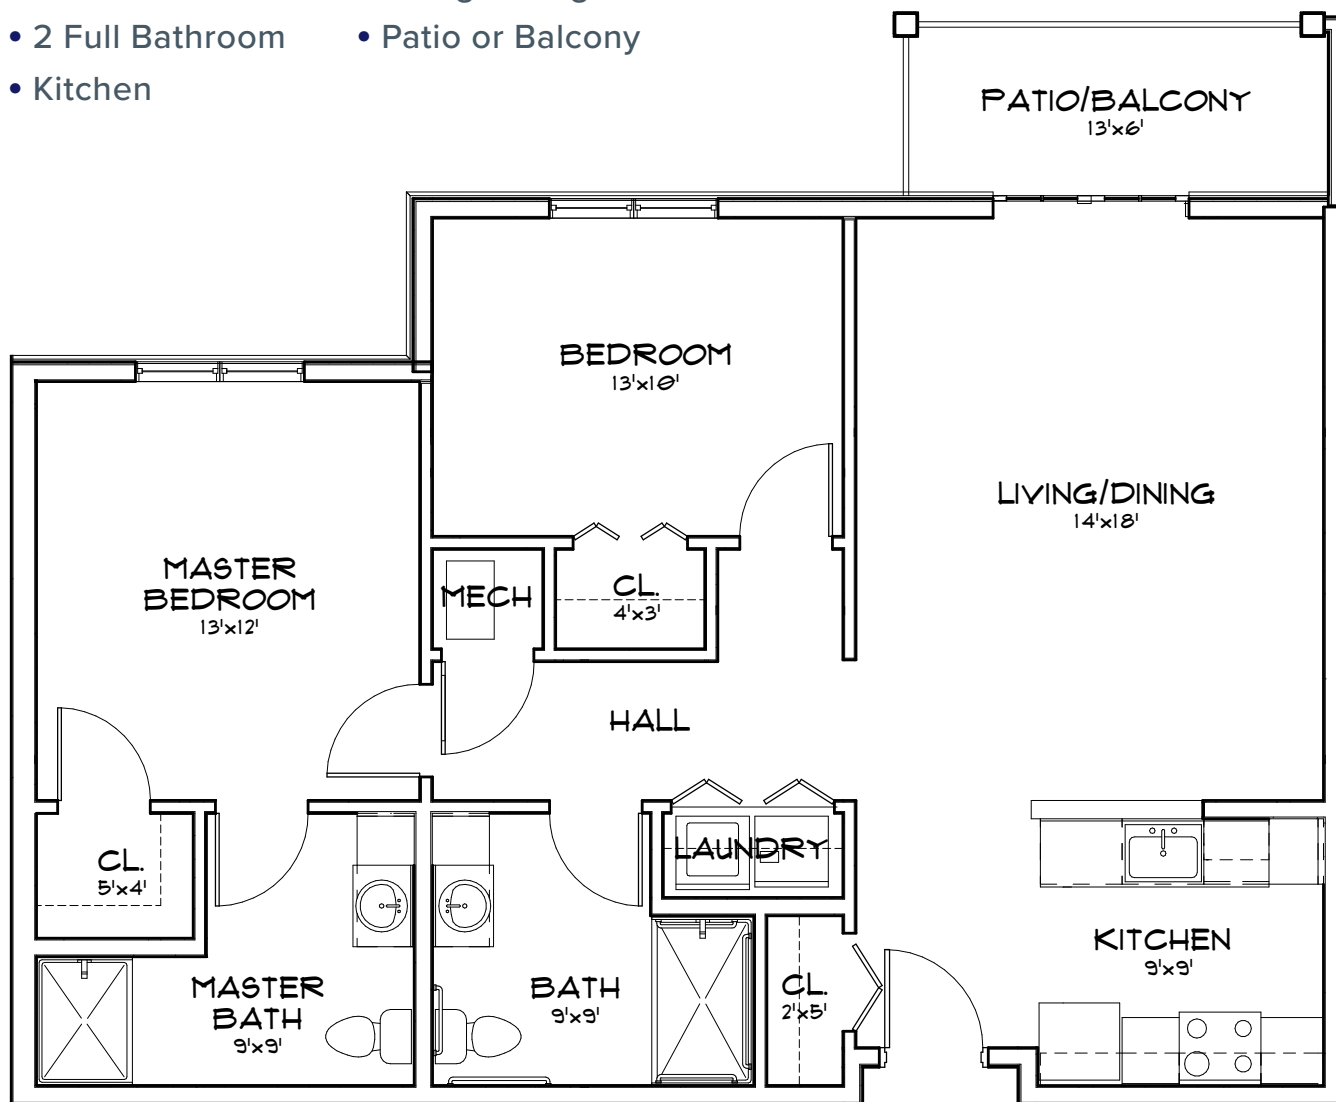

The Berkshire 980 SQUARE FEET

- 2 Bedroom
- 2 Full Bathroom
- Kitchen
- Living/Dining Room
- Patio or Balcony

Measurements are approximate.

Summit At Eastwyck | 1 Eastwyck Circle | North Greenbush, NY 12144